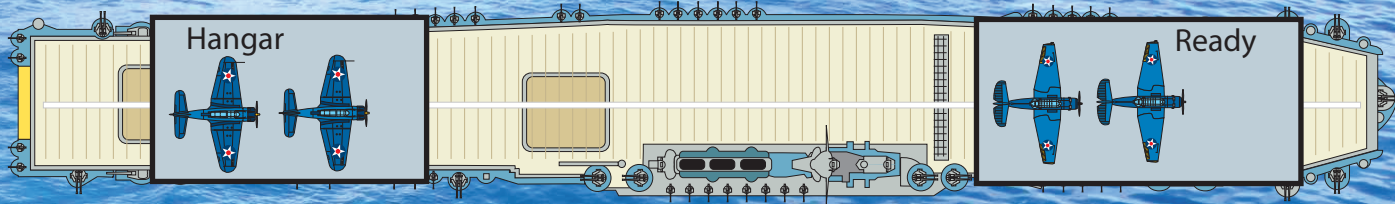

CV05 Yorktown

Search

ASW

CAP

Flight Deck

15	11	8
----	----	---

4	0	0
---	---	---

Speed