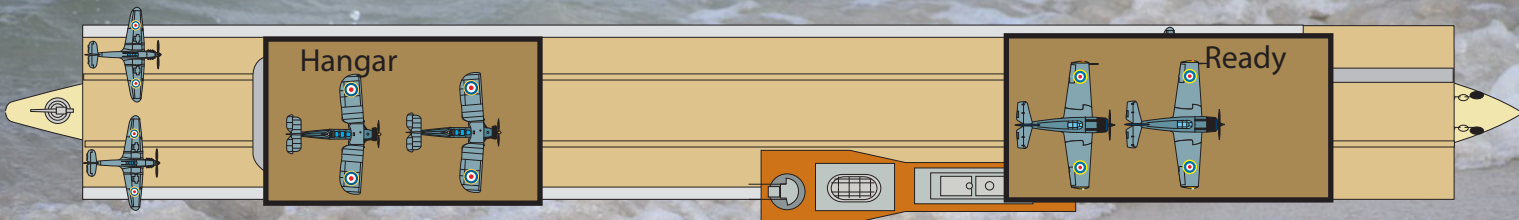

CVL31 Kent

Flight Deck

Tertiary

Speed

Anti-Aircraft

3	1	0
---	---	---

--	--

3	2	1	0
---	---	---	---