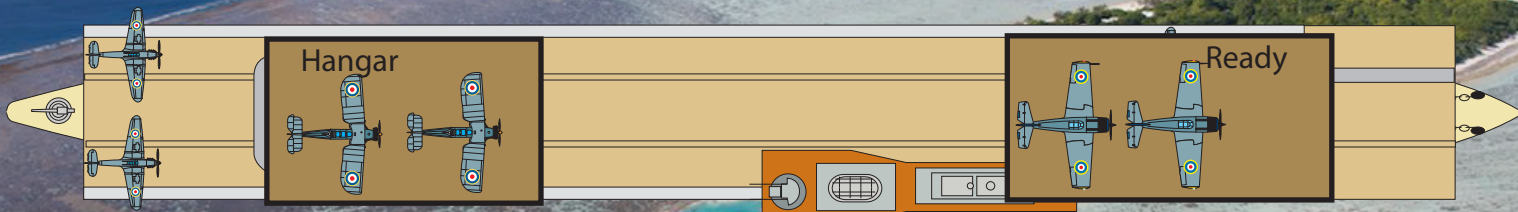

CVL02 Canberra

Flight Deck

Tertiary

Speed

Anti-Aircraft

3	1	0
---	---	---

--	--

3	2	1	0
---	---	---	---