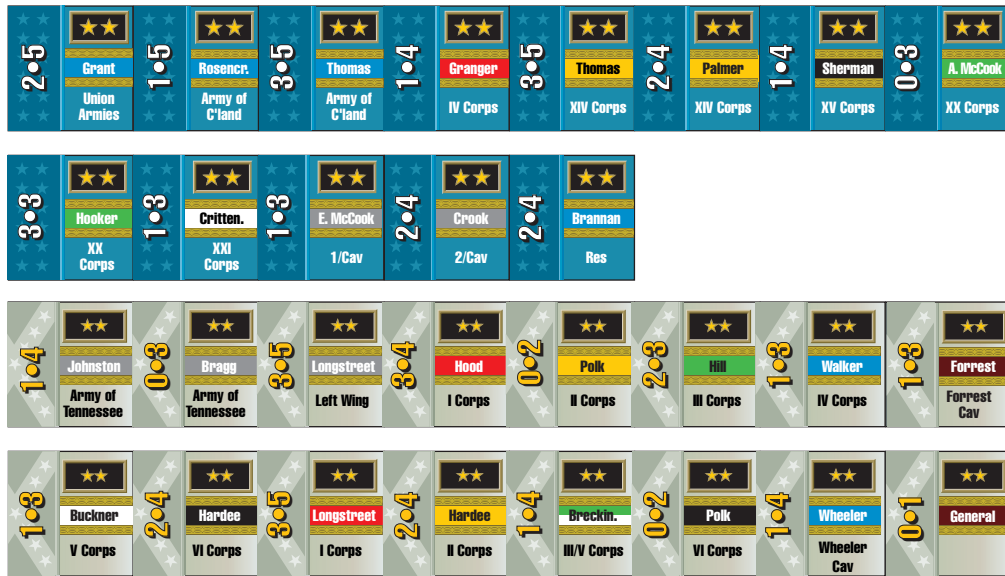

Chickamauga & Chattanooga: leader pieces — Front

Back